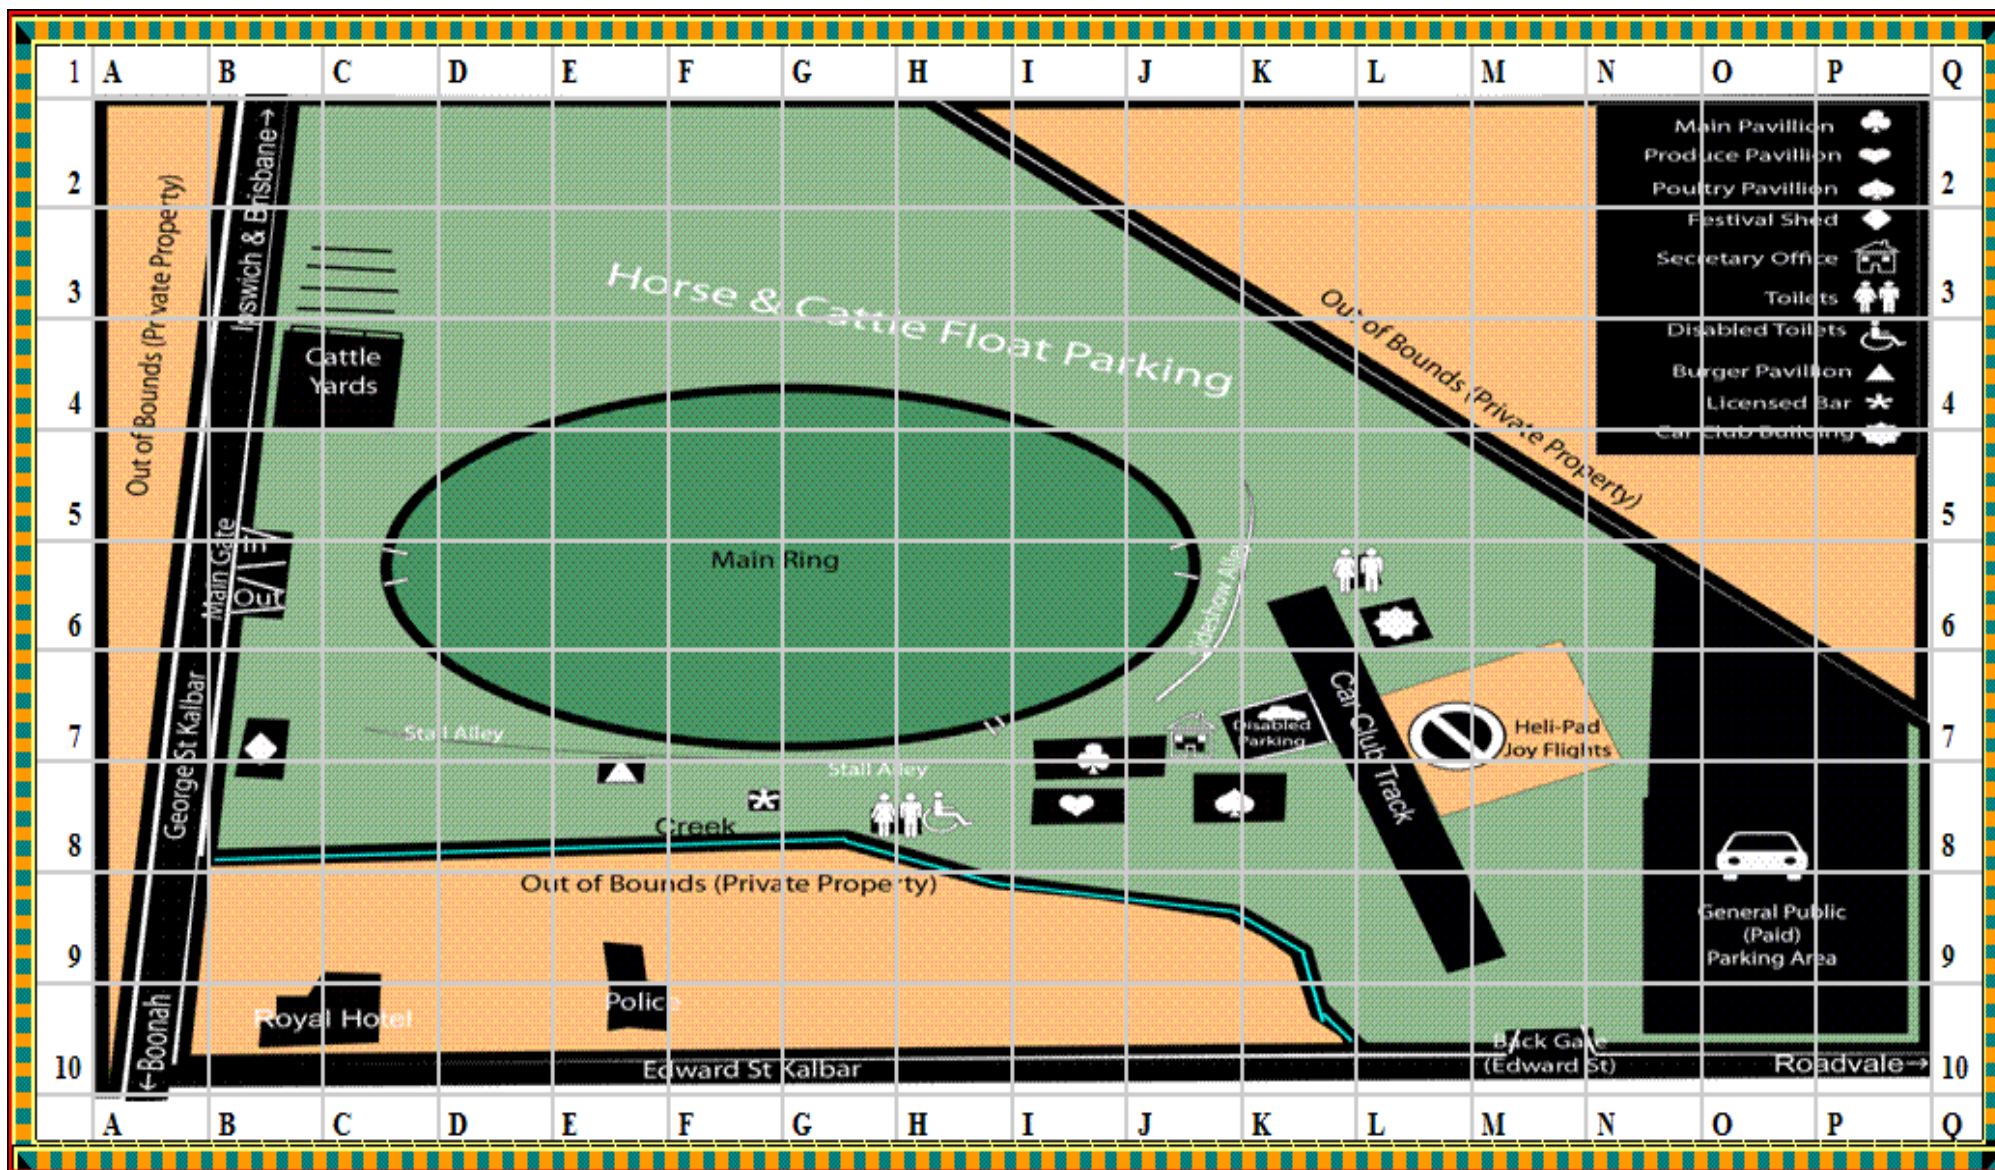

Show Grounds Map

Kalbar & District Agricultural & Pastoral Association Inc.
Location: George Street, Kalbar QLD 4309, Australia
Postal: PO Box 38, Kalbar QLD 4309, Australia
<http://www.kalbarshow.com.au>